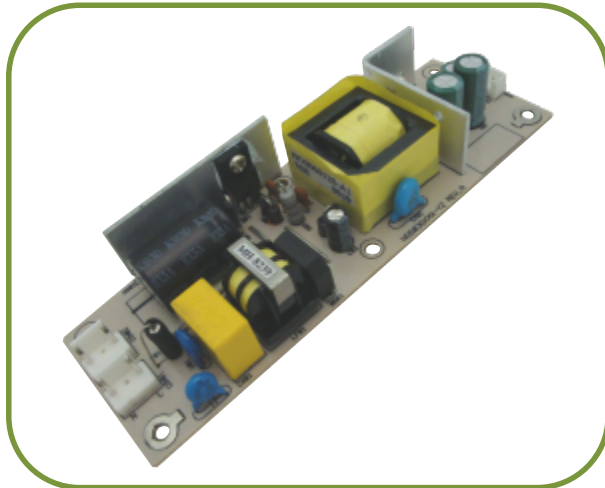

HOS036120-UB 36W

DVD Player Power

SINGLE OUTPUT

UNIVERSAL INPUT

AC/DC Switching Mode Power Supply

DIMENSION

- L150x W48x H25mm(Max.)

FEATURE

- 90 to 264 VAC universal input
- Built-in EMI filter
- Input surge current protection
- Over voltage protection
- Over current protection
- Over Power protection
- Short circuit protection

ENVIRONMENTAL

- Operating temperature: 0°C ~ +50°C
- Operating humidity: 20% ~ 85%
- Storage temperature: - 40°C~ +70°C
- Storage humidity: 10% ~ 95%

GENERAL SPECIFICATION

- Efficiency **82% type at full load**
- Hold- up time **8ms at full load, (115V)**
- Inrush current **60A/230 VAC**
- Withstand voltage **1500 VAC, input to output**
- MTBF **50,000 hours**
- Burn-in **100% for all shipped units**
- EMI requirements **Meets conduction limits of**
 - a) FCC class B
 - b) CISPR class B
- Safety requirements **Meets**
 - a) UL 60950
 - b) EN 60950