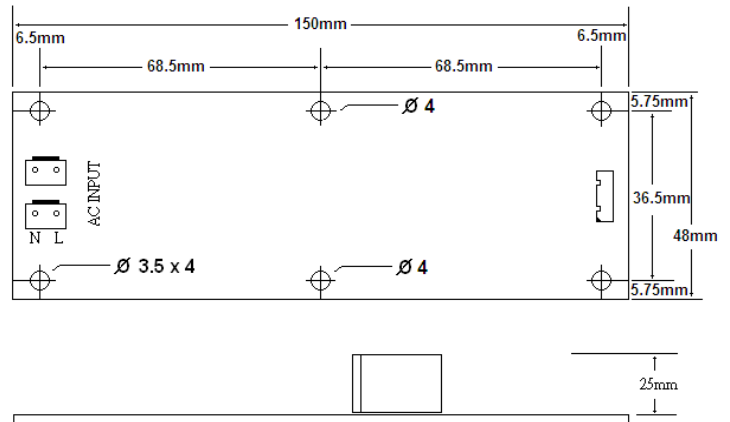

HOS036120-UB 36W

DVD Player Power

SINGLE OUTPUT

UNIVERSAL INPUT

AC/DC Switching Mode Power Supply

DIMENSION

- L150x W48x H25mm(Max.)

FEATURE